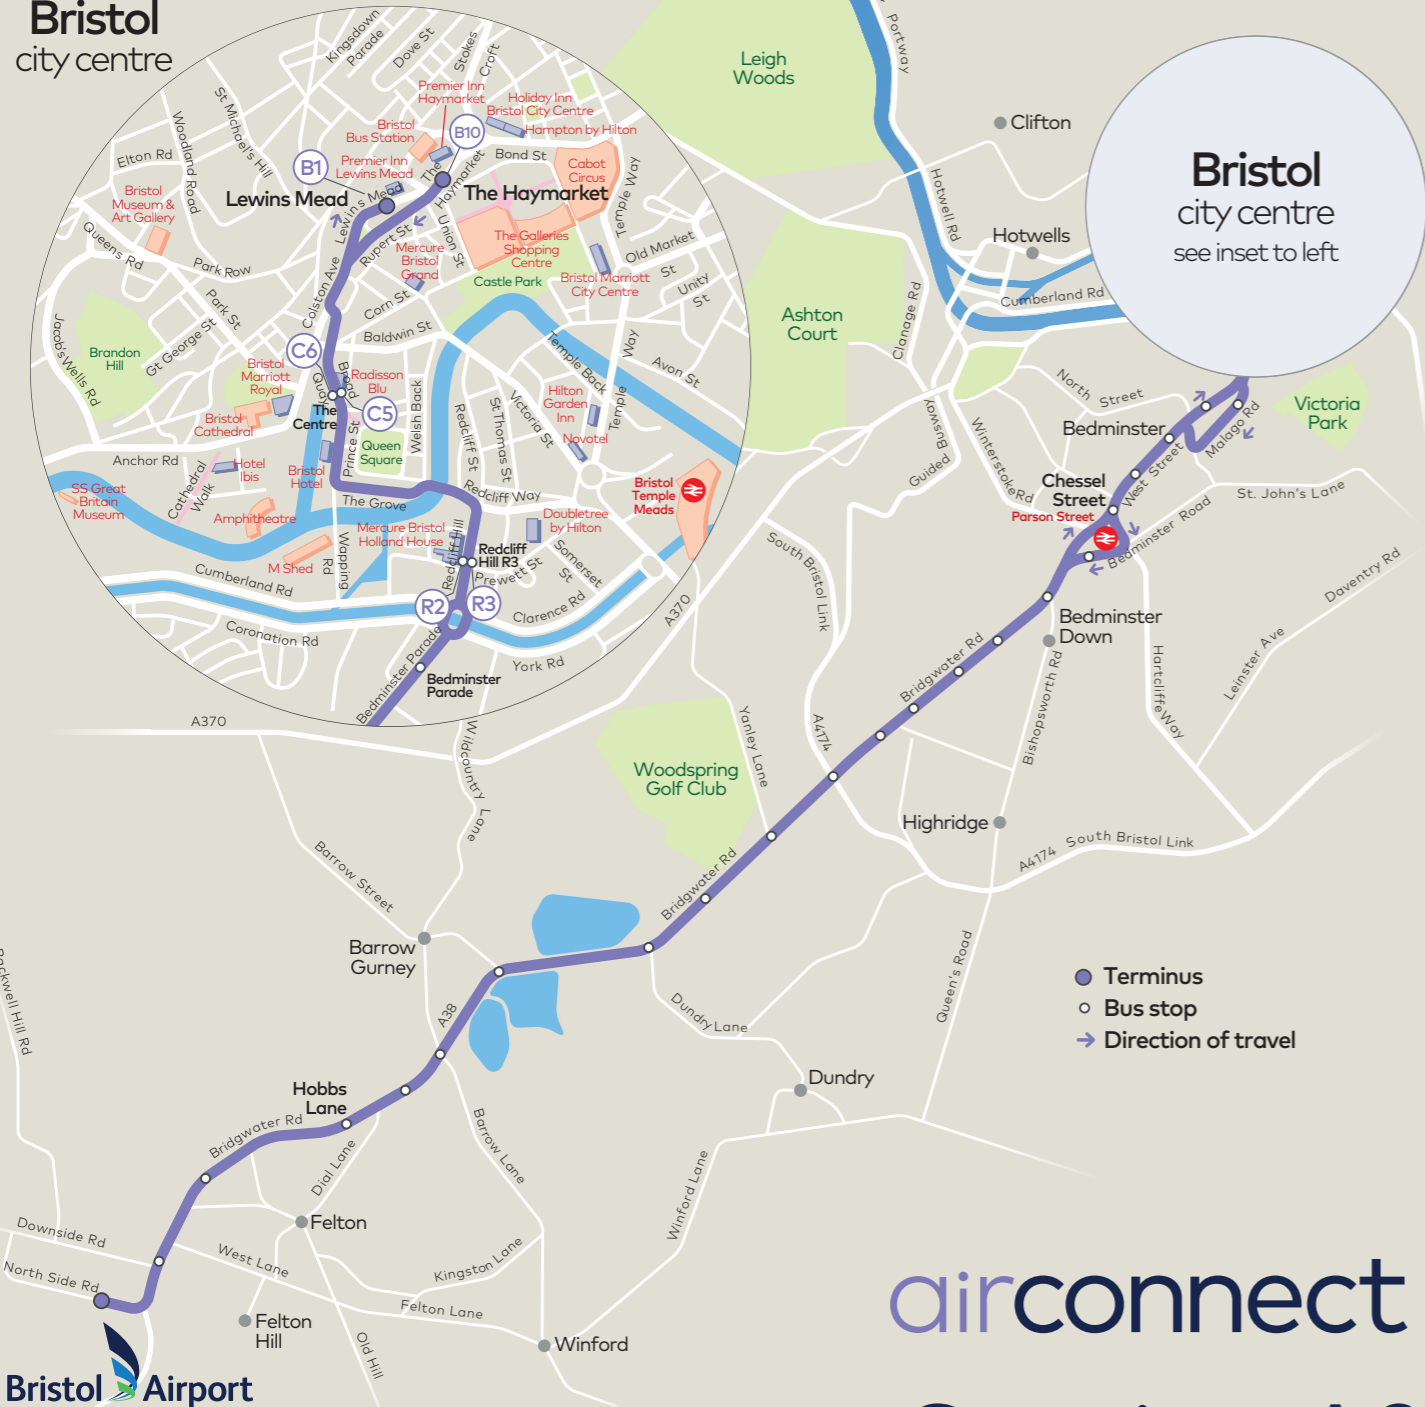

Bristol Zone tickets are valid between the City Centre and Hobbs Lane. West of England Zone tickets are valid along the entire route.

Get tickets on your mobile...

Search your app store for 'First mTickets'.

Like us on Facebook First West of England

Follow us on Instagram firstwestofengland

Airport & flight information

Visit www.bristolairport.co.uk

Bristol City Centre to Bristol Airport
via Bedminster

airconnect
your local airport bus

City centre to airport only
£4.50 single

timetable starting 28th October 2018

Bristol city centre

- Terminus
- Bus stop
- ➔ Direction of travel

airconnect Service A2

Contains Ordnance Survey data
© Crown Copyright 2018
Digital Cartography by Pindar Creative
www.pindarcreative.co.uk