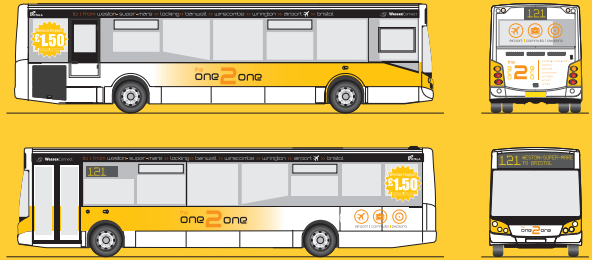

Adult Week Pass

£12.00

Unlimited weekly travel in North Somerset Only

Adult Day Pass

£3.90

Unlimited day travel valid in North Somerset Only

WessexConnect use brand new “10” reg MCV Evolution low floor buses on the 121 route. These buses are low emission.