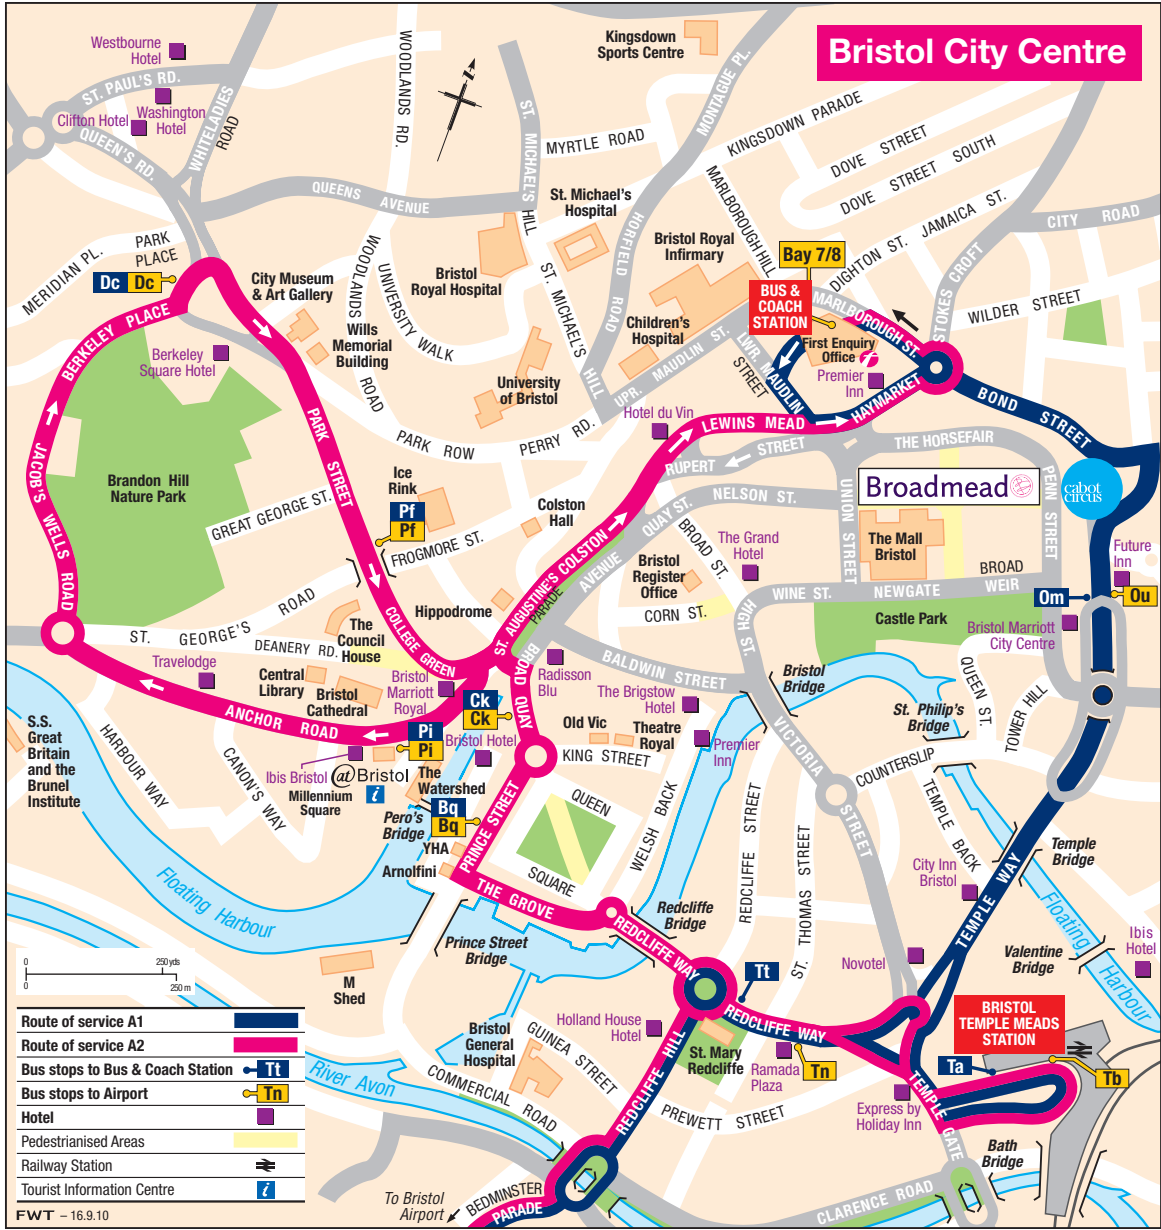

Bristol City Centre

Route of service A1	
Route of service A2	
Bus stops to Bus & Coach Station	
Bus stops to Airport	
Hotel	
Pedestrianised Areas	
Railway Station	
Tourist Information Centre	