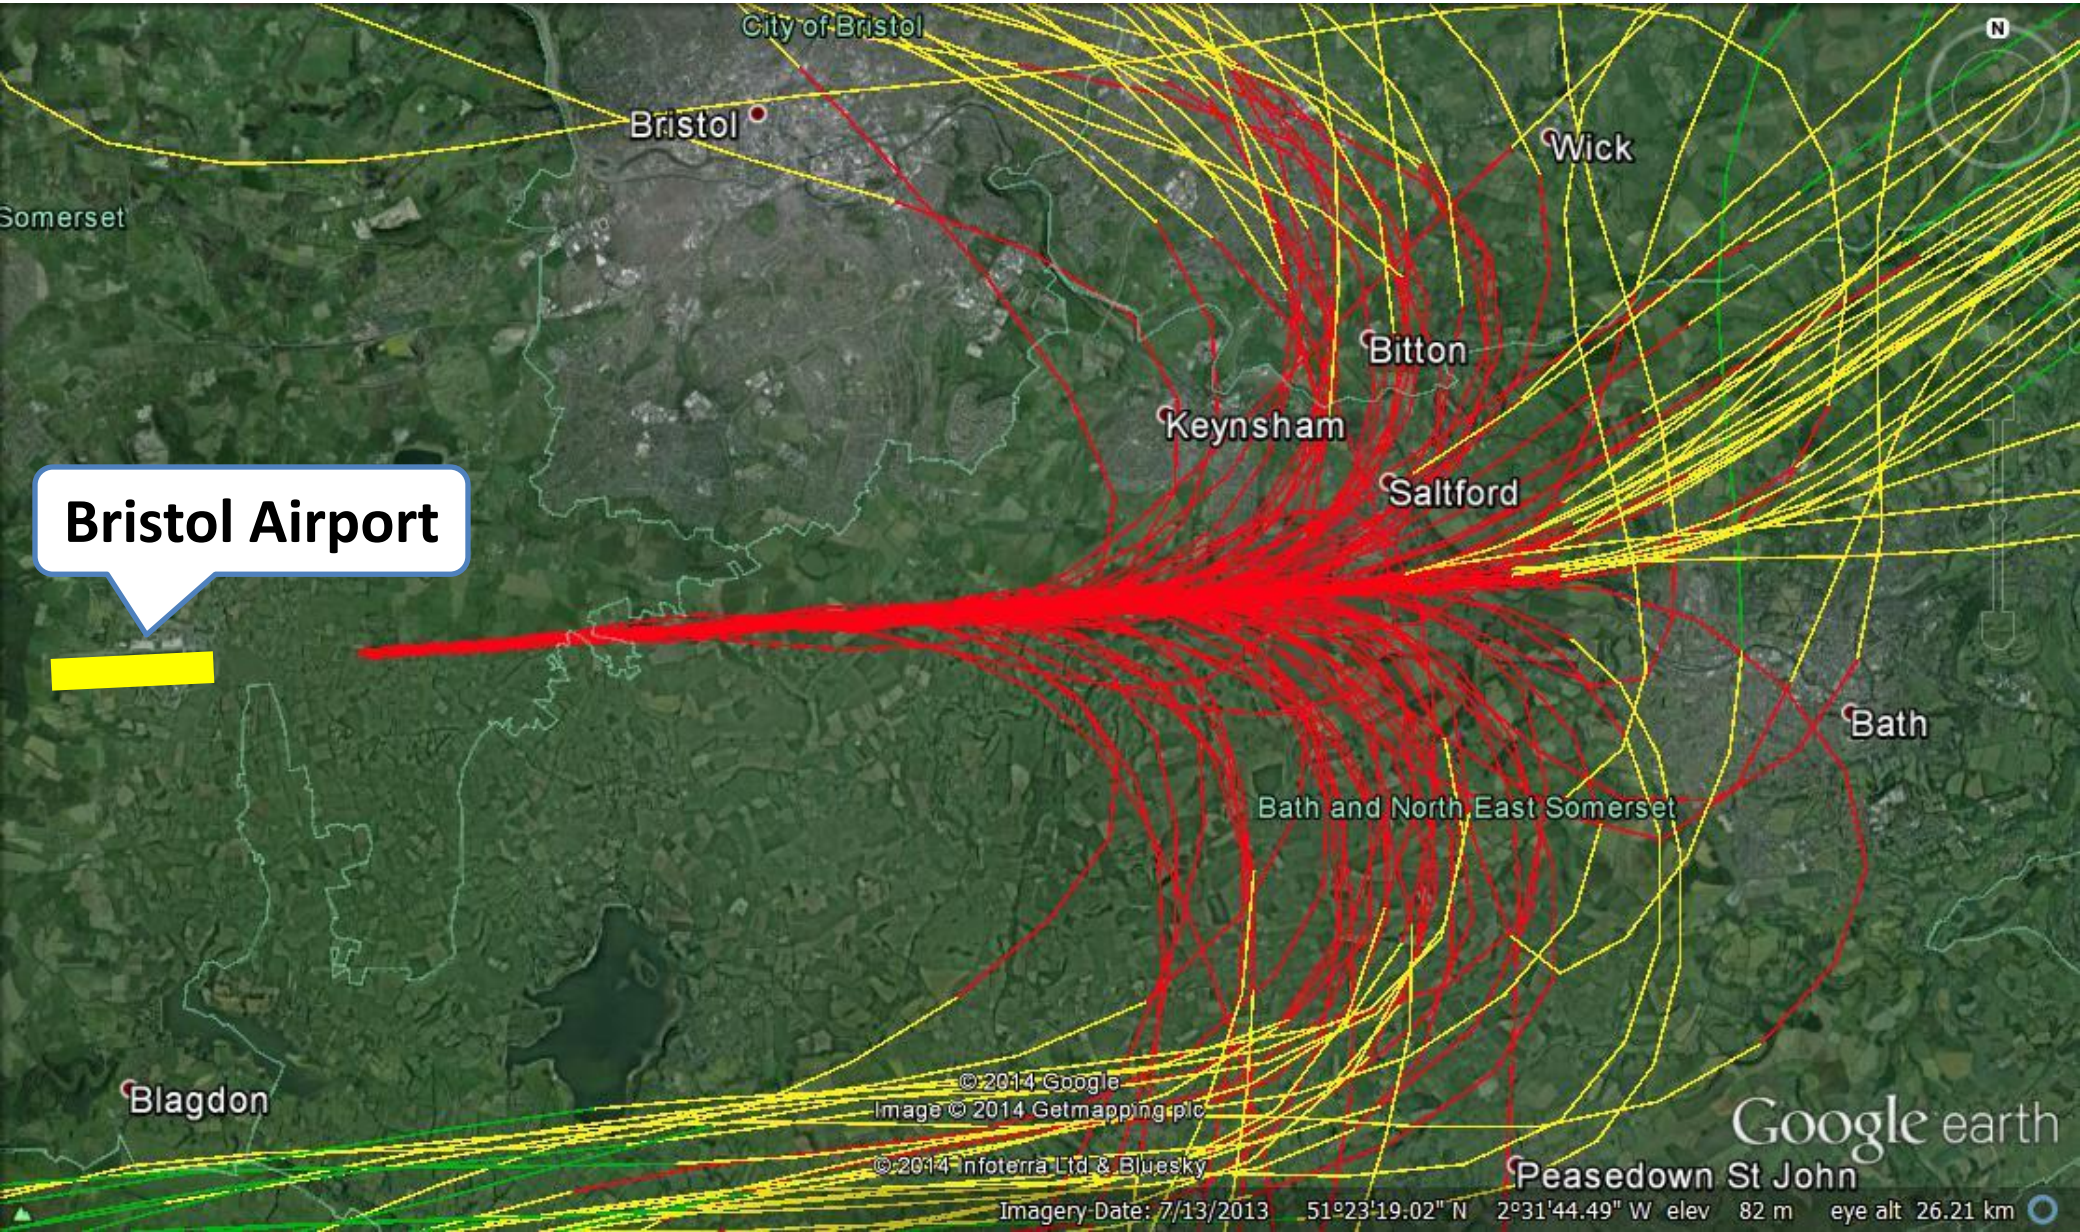

How aircraft arrive at Bristol Airport

Example of typical summer season arrival tracks onto Runway 27 over one day

Bristol Airport

How aircraft depart from Bristol Airport

Example of typical summer season departure tracks from Runway 27 over one day